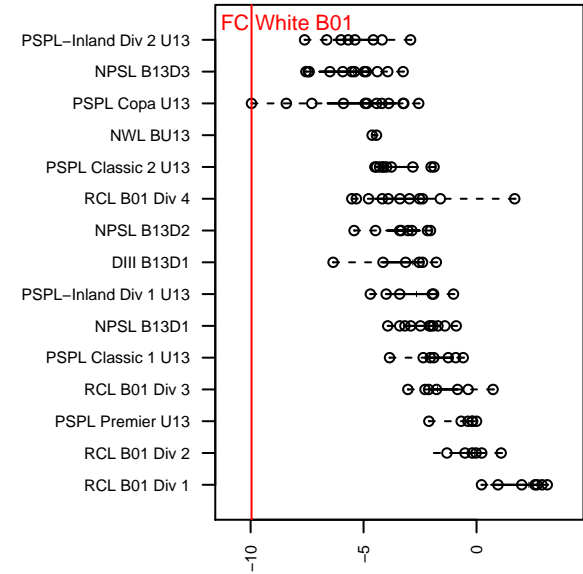

## Impact FC White B01

Cascade SC  
Renton, WA  
B01 total strength=95  
attack=0.05 defense=0.15  
fall league = PSPL Copa U13  
notes= Cascade Impact

alt names used:  
CSC IMPACT FC 01 WHITE

Venues played:  
2014 PSPL Copa U13

**attack and defense variance (black dot)  
relative to other teams  
and top 10 in region**

**attack and defense rating  
relative to others at age  
and all opponents in last 13 months**

**Performance relative to 13 month average**

**Performance relative to 13 month average**

<b>date</b>	<b>home</b>		<b>away</b>		<b>venue</b>	<b>pred.home</b>	<b>pred.away</b>
2014-11-22	Impact FC White B01	0	Seattle Celtic White B01	4	2014 PSPL Copa U13	0.11	7.08
2014-11-15	Fuerza FC Academy B01	3	Impact FC White B01	0	2014 PSPL Copa U13	3.38	0.20
2014-11-08	Impact FC White B01	0	Edmond Premier Titans B01	1	2014 PSPL Copa U13	0.37	2.38
2014-11-01	FC Tacoma White B01	8	Impact FC White B01	0	2014 PSPL Copa U13	6.52	0.14
2014-10-25	NW United Classic B01	9	Impact FC White B01	0	2014 PSPL Copa U13	8.50	0.08
2014-10-18	MVP Rapids White B01	7	Impact FC White B01	1	2014 PSPL Copa U13	6.00	0.11
2014-10-11	Impact FC White B01	0	Emerald City FC White B01	6	2014 PSPL Copa U13	0.14	4.74
2014-10-04	Impact FC White B01	0	Pumas 02 UNAM B01	14	2014 PSPL Copa U13	0.11	11.44
2014-09-27	Kajumulo FC Tembo B01	4	Impact FC White B01	0	2014 PSPL Copa U13	8.33	0.05
2014-09-20	Impact FC White B01	0	Cascade FC Green B01	5	2014 PSPL Copa U13	0.15	5.27
2014-09-13	Impact FC White B01	1	Seattle Celtic Orange B01	1	2014 PSPL Copa U13	0.43	1.25
2014-09-06	Seattle Celtic White B01	10	Impact FC White B01	0	2014 PSPL Copa U13	7.08	0.11